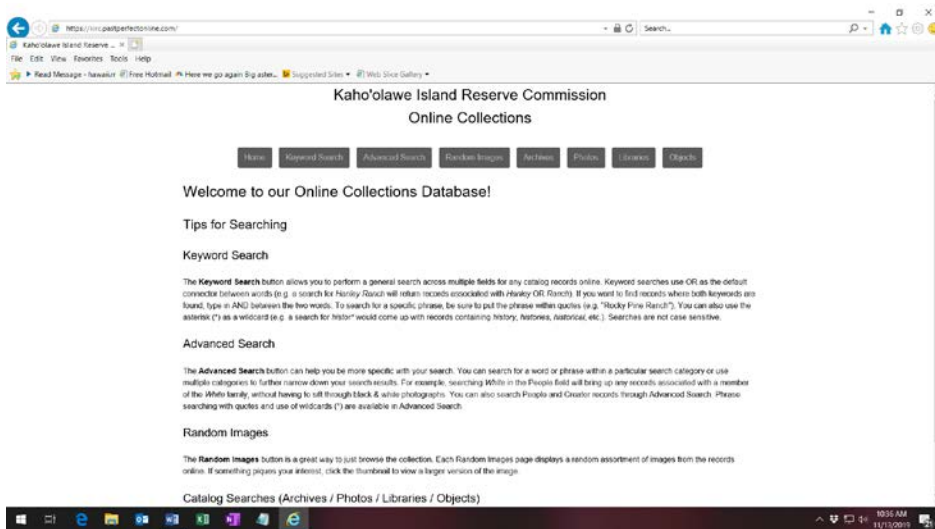

PastPerfect Online Home Page for KIRC